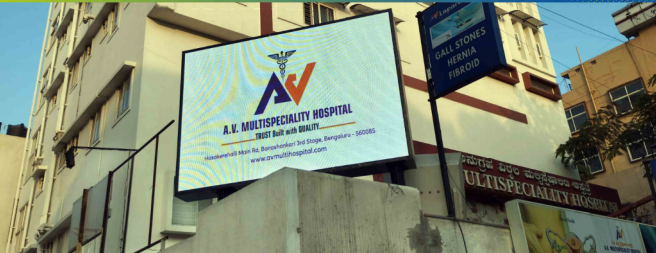

CLIENT NAME : AV MULTISPECIALITY HOSPITAL
INSTALLATION SITE : BSK 3rd Stage, Bangalore.
VIDEO WALL PIXEL : P4 OUTDOOR
SCREEN SIZE IN MM : 2560mm X 1760mm