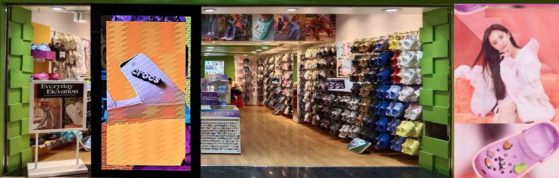

CLIENT NAME : CROCS FORUM FALCON MALL
INSTALLATION SITE : Yelahanka, Bangalore.
VIDEO WALL PIXEL : P2.5 INDOOR
SCREEN SIZE IN MM : 1280mm X 2880mm

crocs